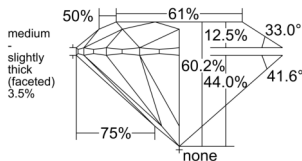

GIA®

FACSIMILE

GIA REPORT 7523232407

Verify this report at GIA.edu

GIA NATURAL DIAMOND DOSSIER®

May 21, 2025
GIA Report Number 7523232407
Shape and Cutting Style ..... Round Brilliant
Measurements ..... 5.37 - 5.39 x 3.24 mm

GRADING RESULTS

Carat Weight ..... 0.57 carat
Color Grade ..... G
Clarity Grade S11
Cut Grade ..... Excellent

ADDITIONAL GRADING INFORMATION

Polish ..... Very Good
Symmetry ..... Excellent
Fluorescence ..... None
Clarity Characteristics ..... Crystal, Cloud
Inscription(s): GIA 7523232407

PROPORTIONS

Profile to actual proportions

GRADING SCALES

GIA
COLOR
SCALE

COLORESS	D
	E
	F
	G
	H
	I
	J
NEAR	K
FLAUNT	L
	M
	N
	O
	P
VERY LIGHT	Q
	R
	S
	T
	U
	V
	W
	X
	Y
LIGHT	Z

GIA
CLARITY
SCALE

	FLAWLESS
	INTERNALLY FLAWLESS
VERY VERY SLIGHTLY INCLUDED	VVS₁
	VVS₂
VERY SLIGHTLY INCLUDED	VS₁
	VS₂
SLIGHTLY INCLUDED	S1₁
	S1₂
INCLUDED	I₁
	I₂
	I₃

GIA
CUT
SCALE

	EXCELLENT
	VERY GOOD
	GOOD
	FAIR
	POOR