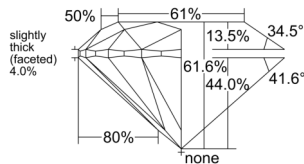

GIA®

FACSIMILE

GIA REPORT 7523181124

Verify this report at GIA.edu

GIA NATURAL DIAMOND DOSSIER®

May 16, 2025
GIA Report Number 7523181124
Shape and Cutting Style ..... Round Brilliant
Measurements ..... 5.16 - 5.19 x 3.19 mm

GRADING RESULTS

Carat Weight ..... 0.53 carat
Color Grade ..... H
Clarity Grade VS2
Cut Grade ..... Excellent

ADDITIONAL GRADING INFORMATION

Polish ..... Excellent
Symmetry ..... Excellent
Fluorescence ..... None
Clarity Characteristics ..... Crystal
Inscription(s): GIA 7523181124

PROPORTIONS

Profile to actual proportions