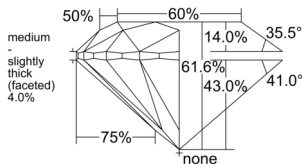

GIA®

FACSIMILE

GIA REPORT 7523098423

Verify this report at GIA.edu

GIA NATURAL DIAMOND DOSSIER®

May 09, 2025
GIA Report Number 7523098423
Shape and Cutting Style ..... Round Brilliant
Measurements ..... 5.15 - 5.18 x 3.18 mm

GRADING RESULTS

Carat Weight ..... 0.53 carat
Color Grade I
Clarity Grade S11
Cut Grade ..... Excellent

ADDITIONAL GRADING INFORMATION

Polish ..... Excellent
Symmetry ..... Excellent
Fluorescence ..... None
Clarity Characteristics ..... Cloud, Crystal
Inscription(s): GIA 7523098423

PROPORTIONS

Profile to actual proportions

GRADING SCALES

GIA COLOR SCALE

COLORESS	D
	E
	F
	G
	H
	I
	J
NEAR COLORESS	K
	L
FANIT	M
	N
	O
	P
VERY LIGHT	Q
	R
	S
	T
	U
	V
	W
	X
	Y
LIGHT	Z

GIA CLARITY SCALE

FLAWLESS	VERY VERY SLIGHTLY INCLUDED	VS₁	VS₂	SI₁	SI₂	I₁	I₂	I₃	
									VERY SLIGHTLY INCLUDED
INTERNALLY FLAWLESS									

GIA CUT SCALE

EXCELLENT
VERY GOOD
GOOD
FAIR
POOR