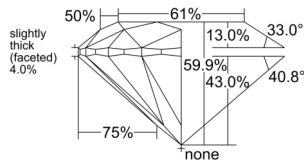

GIA®

FACSIMILE

GIA REPORT

*****57976

Verify this report at GIA.edu

GIA NATURAL DIAMOND DOSSIER®

July 30, 2025

GIA Report Number *****57976

Shape and Cutting Style ..... Round Brilliant

Measurements ..... 5.15 - 5.18 x 3.10 mm

GRADING RESULTS

Carat Weight ..... 0.51 carat

Color Grade ..... D

Clarity Grade VVS1

Cut Grade ..... Excellent

ADDITIONAL GRADING INFORMATION

Polish ..... Excellent

Symmetry ..... Excellent

Fluorescence ..... Medium Blue

Clarity Characteristics ..... Pinpoint

Inscription(s): GIA *****57976

PROPORTIONS

Profile to actual proportions

GRADING SCALES

GIA COLOR SCALE

COLORLESS	D
	E
	F
	G
	H
	I
	J
NEAR COLORLESS	K
	L
Faint	M
	N
	O
	P
Very Light	Q
	R
	S
	T
	U
	V
Light	W
	X
	Y
	Z

GIA CLARITY SCALE

FLAWLESS	VERY VERY SLIGHTLY INCLUDED	VS₁	VS₂	VS₁	VS₂	SI₁	SI₂	I₁	I₂	I₃		
											FLAWLESS	INTERNALLY FLAWLESS

GIA CUT SCALE

EXCELLENT
VERY GOOD
GOOD
FAIR
POOR