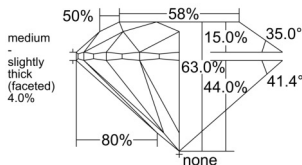

GIA®

FACSIMILE

GIA REPORT 7522903876

Verify this report at GIA.edu

GIA NATURAL DIAMOND DOSSIER®

July 23, 2025
GIA Report Number 7522903876
Shape and Cutting Style ..... Round Brilliant
Measurements ..... 4.75 - 4.80 x 3.01 mm

GRADING RESULTS

Carat Weight ..... 0.42 carat
Color Grade ..... F
Clarity Grade VVS1
Cut Grade ..... Excellent

ADDITIONAL GRADING INFORMATION

Polish ..... Very Good
Symmetry ..... Excellent
Fluorescence ..... None
Clarity Characteristics ..... Feather
Inscription(s): GIA 7522903876

PROPORTIONS

Profile to actual proportions