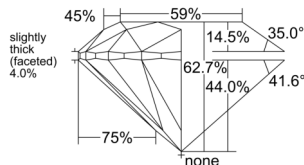

GIA®

FACSIMILE

GIA REPORT

*****79721

Verify this report at GIA.edu

GIA NATURAL DIAMOND DOSSIER®

July 22, 2025

GIA Report Number *****79721

Shape and Cutting Style ..... Round Brilliant

Measurements ..... 5.63 - 5.66 x 3.54 mm

GRADING RESULTS

Carat Weight ..... 0.70 carat

Color Grade I

Clarity Grade SI1

Cut Grade ..... Excellent

ADDITIONAL GRADING INFORMATION

Polish ..... Excellent

Symmetry ..... Excellent

Fluorescence ..... None

Clarity Characteristics ..... Crystal, Cloud, Feather

Inscription(s): GIA *****79721

PROPORTIONS

Profile to actual proportions