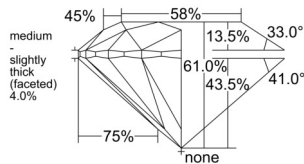

GIA®

FACSIMILE

GIA REPORT

7522862662

Verify this report at GIA.edu

GIA NATURAL DIAMOND DOSSIER®

July 21, 2025
GIA Report Number 7522862662
Shape and Cutting Style ..... Round Brilliant
Measurements ..... 4.40 - 4.43 x 2.69 mm

GRADING RESULTS

Carat Weight ..... 0.32 carat
Color Grade ..... E
Clarity Grade VS1
Cut Grade ..... Excellent

ADDITIONAL GRADING INFORMATION

Polish ..... Excellent
Symmetry ..... Excellent
Fluorescence ..... None
Clarity Characteristics ..... Cloud, Feather
Inscription(s): GIA 7522862662

PROPORTIONS

Profile to actual proportions

GRADING SCALES

GIA COLOR SCALE

COLORLESS	D
	E
	F
	G
	H
NEAR COLORLESS	I
	J
	K
	L
FAIN	M
	N
	O
	P
VERY LIGHT	Q
	R
	S
	T
	U
	V
	W
	X
	Y
LIGHT	Z

GIA CLARITY SCALE

	FLAWLESS
	INTERNALLY FLAWLESS
VERY VERY SLIGHTLY INCLUDED	VVS₁
	VVS₂
VERY SLIGHTLY INCLUDED	VS₁
	VS₂
SLIGHTLY INCLUDED	SI₁
	SI₂
	I₁
	I₂
INCLUDED	I₃

GIA CUT SCALE

	EXCELLENT
	VERY GOOD
	GOOD
	FAIR
	POOR