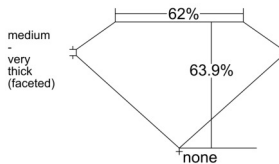

GIA®

FACSIMILE

GIA REPORT 7522683019

Verify this report at GIA.edu

GIA NATURAL DIAMOND DOSSIER®

July 04, 2025
GIA Report Number 7522683019
Shape and Cutting Style ..... Pear Brilliant
Measurements ..... 5.76 x 3.76 x 2.40 mm

GRADING RESULTS

Carat Weight ..... 0.30 carat
Color Grade ..... G
Clarity Grade ..... Internally Flawless

ADDITIONAL GRADING INFORMATION

Polish ..... Excellent
Symmetry ..... Very Good
Fluorescence ..... Faint
Clarity Characteristics..... Minor Details of Polish
Inscription(s): GIA 7522683019

PROPORTIONS

Profile not to actual proportions

GRADING SCALES

GIA COLOR SCALE		GIA CLARITY SCALE	
COLORLESS	D	VERY VERY SLIGHTLY INCLUDED	FLAWLESS
	E		INTERNALLY FLAWLESS
	F		VVS₁
	G		VVS₂
	H		VS₁
	I		VS₂
	J		SI₁
	K		SI₂
	L		I₁
	M		I₂
NEAR COLORLESS	N	SLIGHTLY INCLUDED	I₃
	O		
	P		
	Q		
FAINT	R	INCLUDED	
	S		
	T		
	U		
VERT LIGHT	V	INCLUDED	
	W		
	X		
	Y		
LIGHT	Z