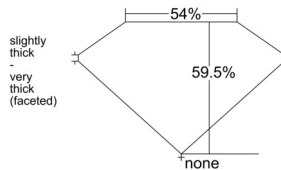

GIA®

FACSIMILE

GIA REPORT

7522584312

Verify this report at GIA.edu

GIA NATURAL DIAMOND DOSSIER®

June 23, 2025
GIA Report Number 7522584312
Shape and Cutting Style ..... Heart Brilliant
Measurements ..... 5.18 x 6.09 x 3.62 mm

GRADING RESULTS

Carat Weight ..... 0.70 carat
Color Grade ..... G
Clarity Grade VS1

ADDITIONAL GRADING INFORMATION

Polish ..... Excellent
Symmetry ..... Very Good
Fluorescence ..... Faint
Clarity Characteristics ..... Feather
Inscription(s): GIA 7522584312

PROPORTIONS

Profile not to actual proportions

GRADING SCALES

GIA COLOR SCALE		GIA CLARITY SCALE		
COLORLESS	D	VERY VERY SLIGHTLY INCLUDED	FLAWLESS	
	E		INTERNALLY FLAWLESS	
	F		VVS₁	
	G		VVS₂	
	NEAR COLORLESS	H	VERY SLIGHTLY INCLUDED	VS₁
		I		VS₂
		J	SLIGHTLY INCLUDED	S₁
		K		S₂
		L		I₁
		M		I₂
FAINT	N	INCLUDED	I₃	
	O			
	P			
	Q			
	R			
	S			
VERY LIGHT	T			
	U			
	V			
	W			
	X			
	Y			
LIGHT	Z