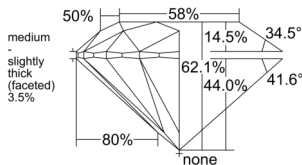

GIA®

FACSIMILE

GIA REPORT 7522553136

Verify this report at GIA.edu

GIA NATURAL DIAMOND DOSSIER®

June 20, 2025
GIA Report Number 7522553136
Shape and Cutting Style ..... Round Brilliant
Measurements ..... 5.19 - 5.22 x 3.23 mm

GRADING RESULTS

Carat Weight ..... 0.53 carat
Color Grade ..... F
Clarity Grade VS2
Cut Grade ..... Excellent

ADDITIONAL GRADING INFORMATION

Polish ..... Excellent
Symmetry ..... Excellent
Fluorescence ..... None
Clarity Characteristics ..... Crystal
Inscription(s): GIA 7522553136

PROPORTIONS

GRADING SCALES

GIA COLOR SCALE	GIA CLARITY SCALE	GIA CUT SCALE	
D	FLAWLESS	EXCELLENT	
E	INTERNALLY FLAWLESS		
F		VVS₁	VERY GOOD
G	VVS₂		
H	VS₁	GOOD	
I	VS₂		
J	SI₁	FAIR	
K	SI₂		
L	I₁	POOR	
M	I₂		
N	I₃		
O			
P			
Q			
R			
S			
T			
U			
V			
W			
X			
Y			
Z