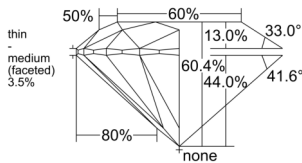

GIA®

FACSIMILE

GIA NATURAL DIAMOND DOSSIER®

June 13, 2025
GIA Report Number 7522477540
Shape and Cutting Style ..... Round Brilliant
Measurements ..... 5.84 - 5.88 x 3.54 mm

GRADING RESULTS

Carat Weight ..... 0.73 carat
Color Grade ..... G
Clarity Grade VS1
Cut Grade ..... Excellent

ADDITIONAL GRADING INFORMATION

Polish ..... Excellent
Symmetry ..... Excellent
Fluorescence ..... None
Clarity Characteristics ..... Crystal, Pinpoint
Inscription(s): GIA 7522477540

GIA REPORT 7522477540

Verify this report at GIA.edu

PROPORTIONS

Profile to actual proportions