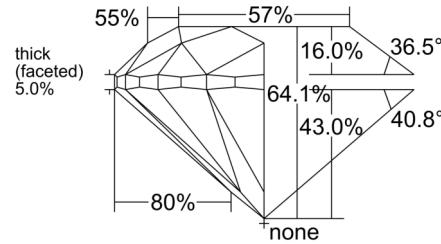

GIA NATURAL DIAMOND GRADING REPORT

June 13, 2025
GIA Report Number 7522458470
Shape and Cutting Style ..... Round Brilliant
Measurements ..... 6.26 - 6.30 x 4.03 mm

GRADING RESULTS

Carat Weight ..... 1.01 carat
Color Grade I
Clarity Grade VS1
Cut Grade ..... Very Good

ADDITIONAL GRADING INFORMATION

Polish ..... Excellent
Symmetry ..... Excellent
Fluorescence ..... None
Inscription(s): GIA 7522458470

Comments: Clouds are not shown. Pinpoints are not shown.

PROPORTIONS

Profile to actual proportions