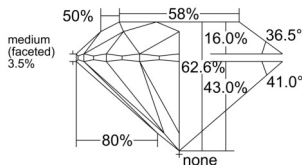

GIA®

FACSIMILE

GIA REPORT 7522435600

Verify this report at GIA.edu

GIA NATURAL DIAMOND DOSSIER®

June 10, 2025
GIA Report Number 7522435600
Shape and Cutting Style ..... Round Brilliant
Measurements ..... 5.39 - 5.43 x 3.39 mm

GRADING RESULTS

Carat Weight ..... 0.61 carat
Color Grade ..... F
Clarity Grade VVS2
Cut Grade ..... Excellent

ADDITIONAL GRADING INFORMATION

Polish ..... Excellent
Symmetry ..... Excellent
Fluorescence ..... Medium Blue
Clarity Characteristics..... Cloud, Pinpoint, Internal Graining
Inspection(s): GIA 7522435600

PROPORTIONS

Profile to actual proportions

GRADING SCALES

GIA COLOR SCALE	GIA CLARITY SCALE	GIA CUT SCALE	
D	FLAWLESS	EXCELLENT	
E	INTERNALLY FLAWLESS		
F		VVS₁	VERY GOOD
G	VVS₂		
H	VS₁	GOOD	
I	VS₂		
J	SI₁	FAIR	
K	SI₂		
L	I₁	POOR	
M	I₂		
N	I₃		
O			
P			
Q			
R			
S			
T			
U			
V			
W			
X			
Y			
Z