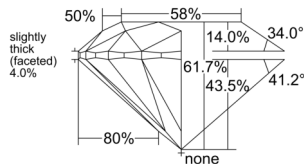

GIA®

FACSIMILE

GIA NATURAL DIAMOND DOSSIER®

June 04, 2025
GIA Report Number 7522386300
Shape and Cutting Style ..... Round Brilliant
Measurements ..... 5.16 - 5.19 x 3.20 mm

GRADING RESULTS

Carat Weight ..... 0.53 carat
Color Grade ..... G
Clarity Grade S11
Cut Grade ..... Excellent

ADDITIONAL GRADING INFORMATION

Polish ..... Excellent
Symmetry ..... Excellent
Fluorescence ..... None
Clarity Characteristics ..... Cloud, Crystal
Inscription(s): GIA 7522386300

GIA REPORT 7522386300

Verify this report at GIA.edu

PROPORTIONS

Profile to actual proportions

GRADING SCALES

GIA COLOR SCALE	GIA CLARITY SCALE	GIA CUT SCALE	
D	FLAWLESS	EXCELLENT	
E	INTERNALLY FLAWLESS		
F		VVS₁	VERY GOOD
G	VVS₂		
H	VS₁	GOOD	
I	VS₂		
J	S1₁	FAIR	
K	S1₂		
L	I₁	POOR	
M	I₂		
N	I₃		
O			
P			
Q			
R			
S			
T			
U			
V			
W			
X			
Y			
Z