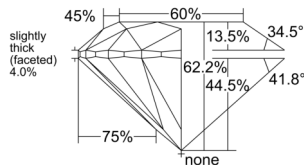

GIA®

FACSIMILE

GIA REPORT

*****32554

Verify this report at GIA.edu

GIA NATURAL DIAMOND DOSSIER®

June 02, 2025

GIA Report Number *****32554

Shape and Cutting Style ..... Round Brilliant

Measurements ..... 5.10 - 5.13 x 3.19 mm

GRADING RESULTS

Carat Weight ..... 0.51 carat

Color Grade ..... D

Clarity Grade VVS1

Cut Grade ..... Excellent

ADDITIONAL GRADING INFORMATION

Polish ..... Excellent

Symmetry ..... Excellent

Fluorescence ..... Medium Blue

Clarity Characteristics ..... Pinpoint

Inscription(s): GIA *****32554

PROPORTIONS

Profile to actual proportions