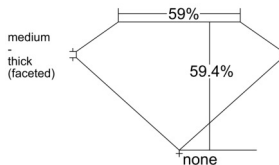

GIA®

FACSIMILE

GIA REPORT 7522307818

Verify this report at GIA.edu

GIA NATURAL DIAMOND DOSSIER®

June 02, 2025
GIA Report Number 7522307818
Shape and Cutting Style ..... Heart Brilliant
Measurements ..... 4.75 x 5.64 x 3.35 mm

GRADING RESULTS

Carat Weight ..... 0.50 carat
Color Grade ..... F
Clarity Grade VS1

ADDITIONAL GRADING INFORMATION

Polish ..... Excellent
Symmetry ..... Very Good
Fluorescence ..... None
Clarity Characteristics..... Cloud, Feather, Needle
Inscription(s): GIA 7522307818

PROPORTIONS

Profile not to actual proportions

GRADING SCALES

GIA COLOR SCALE		GIA CLARITY SCALE	
COLORLESS	D	VERY VERY SLIGHTLY INCLUDED	FLAWLESS
	E		INTERNALLY FLAWLESS
	F		VVS₁
	G		VVS₂
	H		VS₁
	I		VS₂
	J		SI₁
	K		SI₂
	L		I₁
	M		I₂
NEAR COLORLESS	N	SLIGHTLY INCLUDED	I₃
	O		
	P		
	Q		
FAINT	R		
	S		
	T		
	U		
VERT LIGHT	V		
	W		
	X		
	Y		
LIGHT	Z