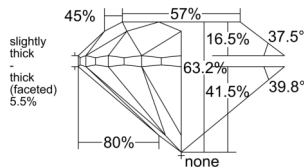

GIA®

FACSIMILE

GIA REPORT 7521937936

Verify this report at GIA.edu

GIA NATURAL DIAMOND DOSSIER®

July 30, 2025
GIA Report Number 7521937936
Shape and Cutting Style ..... Round Brilliant
Measurements ..... 4.95 - 4.99 x 3.14 mm

GRADING RESULTS

Carat Weight ..... 0.50 carat
Color Grade ..... H
Clarity Grade VS2
Cut Grade ..... Very Good

ADDITIONAL GRADING INFORMATION

Polish ..... Excellent
Symmetry ..... Very Good
Fluorescence ..... Strong Blue
Clarity Characteristics ..... Crystal
Inscription(s): GIA 7521937936

PROPORTIONS

Profile to actual proportions

GRADING SCALES

GIA COLOR SCALE	GIA CLARITY SCALE	GIA CUT SCALE
D	FLAWLESS	EXCELLENT
E	FLAWLESS	
F	INTERNALLY FLAWLESS	VERY GOOD
G	FLAWLESS	
H	VVS₁	GOOD
I	VVS₂	
J	VS₁	FAIR
K	VS₂	
L	SI₁	POOR
M	SI₂	
N	I₁	
O	I₂	
P	I₃	
Q		
R		
S		
T		
U		
V		
W		
X		
Y		
Z