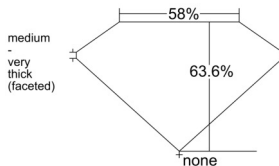

GIA®

FACSIMILE

GIA REPORT 7521859878

Verify this report at GIA.edu

GIA NATURAL DIAMOND DOSSIER®

July 21, 2025
GIA Report Number 7521859878
Shape and Cutting Style ..... Heart Brilliant
Measurements ..... 4.89 x 5.75 x 3.66 mm

GRADING RESULTS

Carat Weight ..... 0.58 carat
Color Grade ..... F
Clarity Grade VS2

ADDITIONAL GRADING INFORMATION

Polish ..... Very Good
Symmetry ..... Excellent
Fluorescence ..... None
Clarity Characteristics..... Cloud, Crystal
Inscription(s): GIA 7521859878

PROPORTIONS

Profile not to actual proportions

GRADING SCALES

GIA COLOR SCALE		GIA CLARITY SCALE	
COLORLESS	D	VERY VERY SLIGHTLY INCLUDED	FLAWLESS
	E		INTERNALLY FLAWLESS
	F		VVS₁
	G		VVS₂
	H		VS₁
	I		VS₂
	J		SI₁
	K		SI₂
	L		I₁
	M		I₂
NEAR COLORLESS	N	SLIGHTLY INCLUDED	I₃
	O		
	P		
	Q		
FAINT	R		
	S		
	T		
	U		
VERT LIGHT	V		
	W		
	X		
	Y		
LIGHT	Z