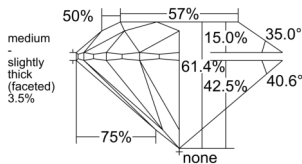

GIA®

FACSIMILE

GIA NATURAL DIAMOND DOSSIER®

July 24, 2025
GIA Report Number 7521779042
Shape and Cutting Style ..... Round Brilliant
Measurements ..... 5.09 - 5.12 x 3.13 mm

GRADING RESULTS

Carat Weight ..... 0.50 carat
Color Grade ..... E
Clarity Grade S11
Cut Grade ..... Excellent

ADDITIONAL GRADING INFORMATION

Polish ..... Excellent
Symmetry ..... Excellent
Fluorescence ..... Faint
Clarity Characteristics ..... Feather, Crystal
Inscription(s): GIA 7521779042

GIA REPORT 7521779042

Verify this report at GIA.edu

PROPORTIONS

GRADING SCALES

GIA COLOR SCALE	GIA CLARITY SCALE	GIA CUT SCALE	
D	FLAWLESS	EXCELLENT	
E	INTERNALLY FLAWLESS		
F		VVS₁	VERY GOOD
G	VVS₂		
H	VS₁	GOOD	
I	VS₂		
J	S1₁	FAIR	
K	S1₂		
L	I₁	POOR	
M	I₂		
N	I₃		
O			
P			
Q			
R			
S			
T			
U			
V			
W			
X			
Y			
Z