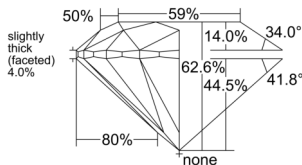

GIA®

FACSIMILE

GIA REPORT 7521727371

Verify this report at GIA.edu

GIA NATURAL DIAMOND DOSSIER®

July 21, 2025
GIA Report Number 7521727371
Shape and Cutting Style ..... Round Brilliant
Measurements ..... 5.04 - 5.08 x 3.17 mm

GRADING RESULTS

Carat Weight ..... 0.50 carat
Color Grade ..... G
Clarity Grade VVS1
Cut Grade ..... Excellent

ADDITIONAL GRADING INFORMATION

Polish ..... Excellent
Symmetry ..... Excellent
Fluorescence ..... None
Clarity Characteristics ..... Cloud
Inscription(s): GIA 7521727371

PROPORTIONS

Profile to actual proportions

GRADING SCALES

GIA COLOR SCALE	GIA CLARITY SCALE	GIA CUT SCALE	
D	FLAWLESS	EXCELLENT	
E	INTERNALLY FLAWLESS		
F		VVS₁	VERY GOOD
G	VVS₂		
H	VS₁	GOOD	
I	VS₂		
J	SI₁	FAIR	
K	SI₂		
L	I₁	POOR	
M			
N			
O	I₂		
P			
Q			
R	I₃		
S			
T			
U			
V			
W			
X			
Y			
Z