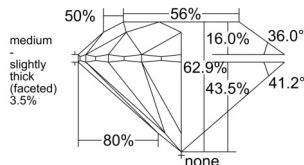

GIA®

FACSIMILE

GIA REPORT 7521655396

Verify this report at GIA.edu

GIA NATURAL DIAMOND DOSSIER®

July 01, 2025
GIA Report Number 7521655396
Shape and Cutting Style ..... Round Brilliant
Measurements ..... 4.91 - 4.93 x 3.10 mm

GRADING RESULTS

Carat Weight ..... 0.46 carat
Color Grade ..... G
Clarity Grade VS2
Cut Grade ..... Excellent

ADDITIONAL GRADING INFORMATION

Polish ..... Excellent
Symmetry ..... Excellent
Fluorescence ..... None
Clarity Characteristics..... Crystal, Feather, Cloud
Inscription(s): GIA 7521655396

PROPORTIONS

GRADING SCALES

GIA COLOR SCALE

COLORLESS	D
	E
	F
	G
	H
	I
	J
NEAR COLORLESS	K
	L
FAIN	M
	N
	O
	P
VERY LIGHT	Q
	R
	S
	T
	U
	V
	W
	X
	Y
LIGHT	Z

GIA CLARITY SCALE

FLAWLESS	VERY VERY SLIGHTLY INCLUDED	VS₁	VS₂	VS₁	VS₂	SI₁	SI₂	I₁	I₂	I₃		
											FLAWLESS	INTERNALLY FLAWLESS

GIA CUT SCALE

EXCELLENT
VERY GOOD
GOOD
FAIR
POOR