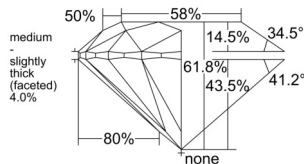

GIA®

FACSIMILE

GIA REPORT

7521569835

Verify this report at GIA.edu

GIA NATURAL DIAMOND DOSSIER®

June 21, 2025
GIA Report Number 7521569835
Shape and Cutting Style ..... Round Brilliant
Measurements ..... 5.39 - 5.41 x 3.34 mm

GRADING RESULTS

Carat Weight ..... 0.60 carat
Color Grade ..... D
Clarity Grade VVS2
Cut Grade ..... Excellent

ADDITIONAL GRADING INFORMATION

Polish ..... Excellent
Symmetry ..... Excellent
Fluorescence ..... Faint
Clarity Characteristics ..... Pinpoint, Cavity, Feather
Inscription(s): GIA 7521569835

PROPORTIONS

Profile to actual proportions

GRADING SCALES

GIA COLOR SCALE	GIA CLARITY SCALE	GIA CUT SCALE
D	FLAWLESS	EXCELLENT
E	FLAWLESS	
F	INTERNALLY FLAWLESS	VERY GOOD
G	FLAWLESS	
H	VVS₁	GOOD
I	VVS₂	
J	VS₁	FAIR
K	VS₂	
L	SI₁	POOR
M	SI₂	
N	I₁	
O	I₂	
P	I₃	
Q		
R		
S		
T		
U		
V		
W		
X		
Y		
Z