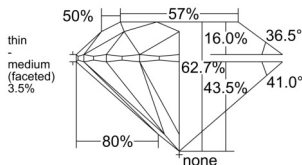

GIA®

FACSIMILE

GIA REPORT 7521507928

Verify this report at GIA.edu

GIA NATURAL DIAMOND DOSSIER®

June 16, 2025
GIA Report Number 7521507928
Shape and Cutting Style ..... Round Brilliant
Measurements ..... 5.36 - 5.40 x 3.37 mm

GRADING RESULTS

Carat Weight ..... 0.60 carat
Color Grade ..... G
Clarity Grade VVS1
Cut Grade ..... Excellent

ADDITIONAL GRADING INFORMATION

Polish ..... Excellent
Symmetry ..... Excellent
Fluorescence ..... Faint
Clarity Characteristics ..... Pinpoint
Inscription(s): GIA 7521507928

PROPORTIONS

GRADING SCALES

GIA COLOR SCALE

COLORLESS	D
	E
	F
	G
	H
	I
	J
NEAR COLORLESS	K
	L
FAIN	M
	N
	O
	P
VERY LIGHT	Q
	R
	S
	T
	U
	V
	W
	X
	Y
LIGHT	Z

GIA CLARITY SCALE

FLAWLESS	INTERNAL FLAWLESS	
		FLAWLESS
VERY VERY SLIGHTLY INCLUDED	VVS₁	
	VVS₂	
VERY SLIGHTLY INCLUDED	VS₁	
	VS₂	
SLIGHTLY INCLUDED	SI₁	
	SI₂	
INCLUDED	I₁	
	I₂	
	I₃	

GIA CUT SCALE

EXCELLENT
VERY GOOD
GOOD
FAIR
POOR