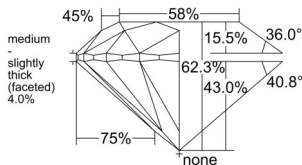

GIA®

FACSIMILE

GIA REPORT

7521370452

Verify this report at GIA.edu

GIA NATURAL DIAMOND DOSSIER®

June 04, 2025
GIA Report Number 7521370452
Shape and Cutting Style ..... Round Brilliant
Measurements ..... 5.13 - 5.16 x 3.21 mm

GRADING RESULTS

Carat Weight ..... 0.53 carat
Color Grade ..... F
Clarity Grade VS2
Cut Grade ..... Excellent

ADDITIONAL GRADING INFORMATION

Polish ..... Excellent
Symmetry ..... Excellent
Fluorescence ..... Faint
Clarity Characteristics ..... Feather, Cloud, Crystal
Inscription(s): GIA 7521370452

PROPORTIONS

Profile to actual proportions

GRADING SCALES

GIA COLOR SCALE

COLORESS	D
	E
	F
	G
	H
	I
	J
NEAR COLORESS	K
	L
FAIN	M
	N
	O
	P
VERY LIGHT	Q
	R
	S
	T
	U
	V
	W
	X
	Y
LIGHT	Z

GIA CLARITY SCALE

FLAWLESS	VERY VERY SLIGHTLY INCLUDED	VS₁	VS₂	SL₁	SL₂	I₁	I₂	I₃			
									VERY SLIGHTLY INCLUDED	SLIGHTLY INCLUDED	INCLUDED

GIA CUT SCALE

EXCELLENT
VERY GOOD
GOOD
FAIR
POOR