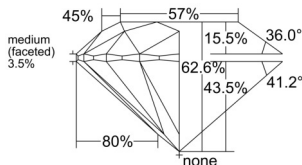

GIA®

FACSIMILE

GIA NATURAL DIAMOND DOSSIER®

June 04, 2025
GIA Report Number 7521357349
Shape and Cutting Style ..... Round Brilliant
Measurements ..... 4.59 - 4.60 x 2.88 mm

GRADING RESULTS

Carat Weight ..... 0.37 carat
Color Grade ..... D
Clarity Grade VS1
Cut Grade ..... Excellent

ADDITIONAL GRADING INFORMATION

Polish ..... Excellent
Symmetry ..... Excellent
Fluorescence ..... Faint
Clarity Characteristics..... Crystal, Needle, Cloud, Pinpoint
Inscription(s): GIA 7521357349

GIA REPORT 7521357349

Verify this report at GIA.edu

PROPORTIONS

Profile to actual proportions