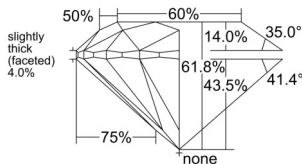

GIA®

FACSIMILE

GIA REPORT 7521320976

Verify this report at GIA.edu

GIA NATURAL DIAMOND DOSSIER®

May 30, 2025
GIA Report Number 7521320976
Shape and Cutting Style ..... Round Brilliant
Measurements ..... 4.41 - 4.43 x 2.73 mm

GRADING RESULTS

Carat Weight ..... 0.33 carat
Color Grade ..... E
Clarity Grade VS1
Cut Grade ..... Excellent

ADDITIONAL GRADING INFORMATION

Polish ..... Excellent
Symmetry ..... Excellent
Fluorescence ..... None
Clarity Characteristics..... Needle, Feather, Pinpoint
Inscription(s): GIA 7521320976

PROPORTIONS

Profile to actual proportions