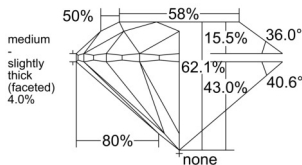

GIA®

FACSIMILE

GIA REPORT 7521223184

Verify this report at GIA.edu

GIA NATURAL DIAMOND DOSSIER®

May 21, 2025
GIA Report Number 7521223184
Shape and Cutting Style ..... Round Brilliant
Measurements ..... 5.89 - 5.93 x 3.67 mm

GRADING RESULTS

Carat Weight ..... 0.80 carat
Color Grade ..... D
Clarity Grade S11
Cut Grade ..... Excellent

ADDITIONAL GRADING INFORMATION

Polish ..... Excellent
Symmetry ..... Excellent
Fluorescence ..... Very Strong Blue
Clarity Characteristics ..... Crystal
Inscription(s): GIA 7521223184

PROPORTIONS

GRADING SCALES

GIA COLOR SCALE

COLOREDNESS	D
	E
	F
	G
	H
	I
	J
NEAR COLORLESS	K
	L
FADING	M
	N
	O
	P
VERY LIGHT	Q
	R
	S
	T
	U
	V
	W
	X
	Y
LIGHT	Z

GIA CLARITY SCALE

FLAWLESS	VERY VERY SLIGHTLY INCLUDED	S11	
			S12
INTERNALLY FLAWLESS	VERY SLIGHTLY INCLUDED	I1	
		I2	
VVS1	SLIGHTLY INCLUDED	I3	
VVS2			
VS1			
VS2			

GIA CUT SCALE

EXCELLENT
VERY GOOD
GOOD
FAIR
POOR