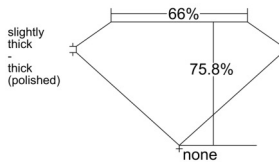

GIA®

FACSIMILE

GIA REPORT 7521221241

Verify this report at GIA.edu

GIA NATURAL DIAMOND DOSSIER®

May 21, 2025
GIA Report Number 7521221241
Shape and Cutting Style ..... **Square Modified Brilliant**
Measurements ..... 4.49 x 4.46 x 3.38 mm

GRADING RESULTS

Carat Weight ..... 0.60 carat
Color Grade ..... J
Clarity Grade S11

ADDITIONAL GRADING INFORMATION

Polish ..... Excellent
Symmetry ..... Very Good
Fluorescence ..... None
Clarity Characteristics ..... Crystal
Inscription(s): GIA 7521221241

PROPORTIONS

Profile not to actual proportions

GRADING SCALES

GIA COLOR SCALE		GIA CLARITY SCALE			
COLORLESS	D	VERY VERY SLIGHTLY INCLUDED	FLAWLESS		
	E		INTERNALLY FLAWLESS		
	F		VVS₁		
	NEAR COLORLESS	G	VERY SLIGHTLY INCLUDED	VVS₂	
		H		VS₁	
		FAINT	I	SLIGHTLY INCLUDED	VS₂
			J		S1₁
			K	INCLUDED	S1₂
	VERY LIGHT	L	I₁		
		M	I₂		
LIGHT	N	I₃			
	O				
	P				
	Q				
R					
S					
T					
U					
V					
W					
X					
Y					
Z