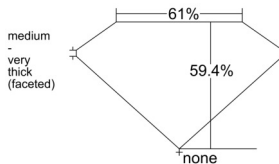

GIA®

FACSIMILE

GIA REPORT

7521093284

Verify this report at GIA.edu

GIA NATURAL DIAMOND DOSSIER®

May 07, 2025
GIA Report Number 7521093284
Shape and Cutting Style ..... Heart Brilliant
Measurements ..... 4.94 x 5.53 x 3.28 mm

GRADING RESULTS

Carat Weight ..... 0.51 carat
Color Grade ..... E
Clarity Grade VVS2

ADDITIONAL GRADING INFORMATION

Polish ..... Excellent
Symmetry ..... Excellent
Fluorescence ..... None
Clarity Characteristics..... Cloud, Needle, Pinpoint
Inscription(s): GIA 7521093284

PROPORTIONS

Profile not to actual proportions

GRADING SCALES

GIA COLOR SCALE		GIA CLARITY SCALE			
COLORLESS	D	VERY VERY SLIGHTLY INCLUDED	FLAWLESS		
	E		INTERNALLY FLAWLESS		
	F	VERY SLIGHTLY INCLUDED	VVS₁		
	G		VVS₂		
	H		VS₁		
	NEAR COLORLESS	I	SLIGHTLY INCLUDED	VS₂	
		J		SI₁	
		FAINT	K	INCLUDED	SI₂
			L		I₁
			M		I₂
VERT LIGHT	N	LIGHT	I₃		
	O				
	P				
	Q				
	R