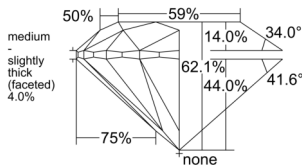

GIA®

FACSIMILE

GIA REPORT 7521070438

Verify this report at GIA.edu

GIA NATURAL DIAMOND DOSSIER®

May 06, 2025
GIA Report Number 7521070438
Shape and Cutting Style ..... Round Brilliant
Measurements ..... 5.06 - 5.09 x 3.15 mm

GRADING RESULTS

Carat Weight ..... 0.50 carat
Color Grade ..... E
Clarity Grade VS1
Cut Grade ..... Excellent

ADDITIONAL GRADING INFORMATION

Polish ..... Excellent
Symmetry ..... Excellent
Fluorescence ..... Faint
Clarity Characteristics ..... Feather, Pinpoint, Cloud
Inspection(s): GIA 7521070438

PROPORTIONS

Profile to actual proportions

GRADING SCALES

GIA COLOR SCALE	GIA CLARITY SCALE	GIA CUT SCALE	
D	FLAWLESS	EXCELLENT	
E	INTERNALLY FLAWLESS		
F		VVS₁	VERY GOOD
G	VVS₂		
H	VS₁	GOOD	
I	VS₂		
J	SI₁	FAIR	
K	SI₂		
L	I₁	POOR	
M	I₂		
N	I₃		
O			
P			
Q			
R			
S			
T			
U			
V			
W			
X			
Y			
Z