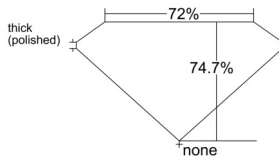

GIA®

FACSIMILE

GIA REPORT 7521017641

Verify this report at GIA.edu

GIA NATURAL DIAMOND DOSSIER®

April 29, 2025
GIA Report Number 7521017641
Shape and Cutting Style ..... Square Modified Brilliant
Measurements ..... 4.51 x 4.47 x 3.34 mm

GRADING RESULTS

Carat Weight ..... 0.61 carat
Color Grade ..... K
Clarity Grade VS1

ADDITIONAL GRADING INFORMATION

Polish ..... Excellent
Symmetry ..... Very Good
Fluorescence ..... None
Clarity Characteristics ..... Cloud
Inscription(s): GIA 7521017641

PROPORTIONS

Profile not to actual proportions

GRADING SCALES

GIA COLOR SCALE		GIA CLARITY SCALE			
COLORLESS	D	VERY VERY SLIGHTLY INCLUDED	FLAWLESS		
	E		INTERNALLY FLAWLESS		
	F	VERY SLIGHTLY INCLUDED	VVS₁		
	G		VVS₂		
	H		VS₁		
	NEAR COLORLESS	I	SLIGHTLY INCLUDED	VS₂	
		J		SI₁	
		FAINT	K	INCLUDED	SI₂
			L		I₁
			M		I₂
VERT LIGHT	N	LIGHT	I₃		
	O				
	P				
	Q				
	R				
	S				
	T