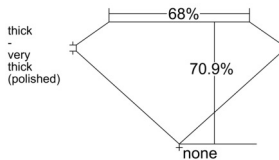

GIA®

FACSIMILE

GIA REPORT 7518807058

Verify this report at GIA.edu

GIA NATURAL DIAMOND DOSSIER®

April 04, 2025
GIA Report Number 7518807058
Shape and Cutting Style ..... Emerald Cut
Measurements ..... 5.57 x 4.23 x 3.00 mm

GRADING RESULTS

Carat Weight ..... 0.70 carat
Color Grade ..... E
Clarity Grade VS1

ADDITIONAL GRADING INFORMATION

Polish ..... Excellent
Symmetry ..... Very Good
Fluorescence ..... Medium Blue
Clarity Characteristics ..... Crystal
Inscription(s): GIA 7518807058

PROPORTIONS

Profile not to actual proportions

GRADING SCALES

GIA COLOR SCALE		GIA CLARITY SCALE	
COLORLESS	D	VERY VERY SLIGHTLY INCLUDED	FLAWLESS
	E		INTERNALLY FLAWLESS
	F		VS₁
	G		VS₂
	H		VS₁
	I		VS₂
	J		SI₁
	K		SI₂
	L		I₁
	M		I₂
NEAR COLORLESS	N	SLIGHTLY INCLUDED	I₃
	O		
	P		
	Q		
	R		
FAINT	S	INCLUDED	
	T		
	U		
	V		
	W		
VERY LIGHT	X		
	Y		
	Z		
LIGHT