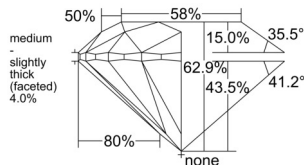

GIA®

FACSIMILE

GIA REPORT

7518546641

Verify this report at GIA.edu

GIA NATURAL DIAMOND DOSSIER®

March 04, 2025

GIA Report Number 7518546641

Shape and Cutting Style ..... Round Brilliant

Measurements ..... 5.32 - 5.38 x 3.36 mm

GRADING RESULTS

Carat Weight ..... 0.60 carat

Color Grade ..... D

Clarity Grade VVS1

Cut Grade ..... Excellent

ADDITIONAL GRADING INFORMATION

Polish ..... Excellent

Symmetry ..... Very Good

Fluorescence ..... Medium Blue

Clarity Characteristics..... Pinpoint, Feather

Inscription(s): GIA 7518546641

PROPORTIONS

Profile to actual proportions