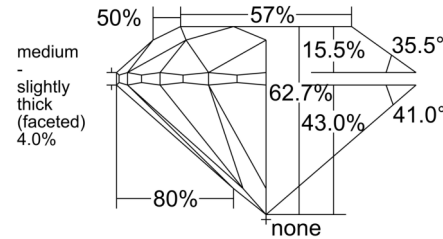

GIA NATURAL DIAMOND GRADING REPORT

January 30, 2025  
 GIA Report Number ..... 7518323782  
 Shape and Cutting Style ..... Round Brilliant  
 Measurements ..... 7.28 - 7.30 x 4.57 mm

GRADING RESULTS

Carat Weight ..... 1.50 carat  
 Color Grade ..... H  
 Clarity Grade ..... SI2  
 Cut Grade ..... Excellent

PROPORTIONS

Profile to actual proportions

CLARITY CHARACTERISTICS

KEY TO SYMBOLS\*

-  Feather
-  Twinning Wisp
-  Cloud
-  Crystal
-  Needle

\* Red symbols denote internal characteristics (inclusions). Green or black symbols denote external characteristics (blemishes). Diagram is an approximate representation of the diamond, and symbols shown indicate type, position, and approximate size of clarity characteristics. All clarity characteristics may not be shown. Details of finish are not shown.