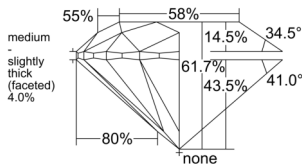

GIA®

FACSIMILE

GIA REPORT 7518215943

Verify this report at GIA.edu

GIA NATURAL DIAMOND DOSSIER®

January 15, 2025
GIA Report Number 7518215943
Shape and Cutting Style ..... Round Brilliant
Measurements ..... 6.22 - 6.26 x 3.85 mm

GRADING RESULTS

Carat Weight ..... 0.93 carat
Color Grade ..... G
Clarity Grade VS1
Cut Grade ..... Excellent

ADDITIONAL GRADING INFORMATION

Polish ..... Excellent
Symmetry ..... Excellent
Fluorescence ..... None
Clarity Characteristics..... Crystal, Needle, Pinpoint
Inspection(s): GIA 7518215943

PROPORTIONS

Profile to actual proportions