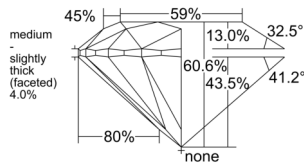

GIA®

FACSIMILE

GIA REPORT

7516788601

Verify this report at GIA.edu

GIA NATURAL DIAMOND DOSSIER®

April 02, 2025
GIA Report Number 7516788601
Shape and Cutting Style ..... Round Brilliant
Measurements ..... 4.63 - 4.66 x 2.81 mm

GRADING RESULTS

Carat Weight ..... 0.37 carat
Color Grade ..... D
Clarity Grade VVS2
Cut Grade ..... Excellent

ADDITIONAL GRADING INFORMATION

Polish ..... Excellent
Symmetry ..... Excellent
Fluorescence ..... None
Clarity Characteristics ..... Pinpoint, Cloud
Inscription(s): GIA 7516788601

PROPORTIONS

GRADING SCALES

GIA COLOR SCALE

COLORESS	D
	E
	F
	G
	H
	I
	J
NEAR COLORESS	K
	L
FANIT	M
	N
	O
	P
	Q
VERY LIGHT	R
	S
	T
	U
	V
	W
	X
	Y
LIGHT	Z

GIA CLARITY SCALE

	FLAWLESS
	INTERNALLY FLAWLESS
VERY VERY SLIGHTLY INCLUDED	VVS₁
	VVS₂
VERY SLIGHTLY INCLUDED	VS₁
	VS₂
SLIGHTLY INCLUDED	SI₁
	SI₂
	I₁
	I₂
INCLUDED	I₃

GIA CUT SCALE

	EXCELLENT
	VERY GOOD
	GOOD
	FAIR
	POOR