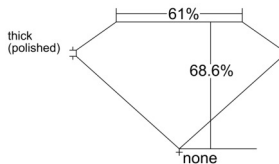

GIA®

FACSIMILE

GIA REPORT

7516744918

Verify this report at GIA.edu

GIA NATURAL DIAMOND DOSSIER®

March 29, 2025
GIA Report Number 7516744918
Shape and Cutting Style ..... Emerald Cut
Measurements ..... 5.79 x 3.93 x 2.69 mm

GRADING RESULTS

Carat Weight ..... 0.61 carat
Color Grade ..... D
Clarity Grade VS2

ADDITIONAL GRADING INFORMATION

Polish ..... Excellent
Symmetry ..... Excellent
Fluorescence ..... None
Clarity Characteristics ..... Crystal
Inscription(s): GIA 7516744918

PROPORTIONS

Profile not to actual proportions

GRADING SCALES

GIA COLOR SCALE		GIA CLARITY SCALE			
COLORLESS	D	VERY VERY SLIGHTLY INCLUDED	FLAWLESS		
	E		INTERNALLY FLAWLESS		
	F	VERY SLIGHTLY INCLUDED	VVS₁		
	G		VVS₂		
	H		VS₁		
	NEAR COLORLESS	I	SLIGHTLY INCLUDED	VS₂	
		J		SI₁	
		FAINT	K	INCLUDED	SI₂
			L		I₁
			M		I₂
VERT LIGHT	N	LIGHT	I₃		
	O				
	P				
	Q				
	R				
	S				
	T				
LIGHT	U				
	V				
	W				
	X				
Y					
Z