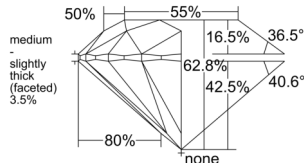

GIA®

FACSIMILE

GIA REPORT

7516674013

Verify this report at GIA.edu

GIA NATURAL DIAMOND DOSSIER®

March 20, 2025
GIA Report Number 7516674013
Shape and Cutting Style ..... Round Brilliant
Measurements ..... 5.25 - 5.28 x 3.31 mm

GRADING RESULTS

Carat Weight ..... 0.56 carat
Color Grade ..... D
Clarity Grade S11
Cut Grade ..... Excellent

ADDITIONAL GRADING INFORMATION

Polish ..... Excellent
Symmetry ..... Excellent
Fluorescence ..... Medium Blue
Clarity Characteristics ..... Crystal
Inscription(s): GIA 7516674013

PROPORTIONS

Profile to actual proportions