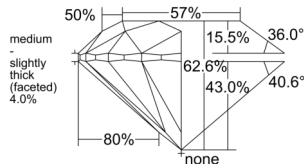

GIA®

FACSIMILE

GIA REPORT

7516661656

Verify this report at GIA.edu

GIA NATURAL DIAMOND DOSSIER®

March 19, 2025
GIA Report Number 7516661656
Shape and Cutting Style ..... Round Brilliant
Measurements ..... 5.03 - 5.07 x 3.16 mm

GRADING RESULTS

Carat Weight ..... 0.50 carat
Color Grade I
Clarity Grade VVS2
Cut Grade ..... Excellent

ADDITIONAL GRADING INFORMATION

Polish ..... Excellent
Symmetry ..... Excellent
Fluorescence ..... None
Clarity Characteristics ..... Cloud, Pinpoint
Inscription(s): GIA 7516661656

PROPORTIONS

Profile to actual proportions

GRADING SCALES

GIA COLOR SCALE

COLORLESS	D
	E
	F
	G
	H
	I
	J
NEAR COLORLESS	K
	L
Faint	M
	N
	O
	P
Very Light	Q
	R
	S
	T
	U
	V
Light	W
	X
	Y
	Z

GIA CLARITY SCALE

FLAWLESS	INTERNAL FLAWLESS	EXCELLENT	
VERY VERY SLIGHTLY INCLUDED	VVS₁	VERY GOOD	
	VVS₂		
VERY SLIGHTLY INCLUDED	VS₁	GOOD	
	VS₂		
SLIGHTLY INCLUDED	SI₁	FAIR	
	SI₂		
INCLUDED	I₁	POOR	
	I₂		
	I₃