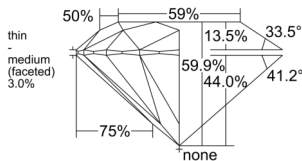

GIA®

FACSIMILE

GIA REPORT 7516628035

Verify this report at GIA.edu

GIA NATURAL DIAMOND DOSSIER®

October 14, 2025
GIA Report Number 7516628035
Shape and Cutting Style ..... Round Brilliant
Measurements ..... 5.79 - 5.82 x 3.48 mm

GRADING RESULTS

Carat Weight ..... 0.70 carat
Color Grade ..... D
Clarity Grade ..... Flawless
Cut Grade ..... Excellent

ADDITIONAL GRADING INFORMATION

Polish ..... Excellent
Symmetry ..... Excellent
Fluorescence ..... Medium Blue
Clarity Characteristics ..... None
Inscription(s): GIA 7516628035

PROPORTIONS

Profile to actual proportions