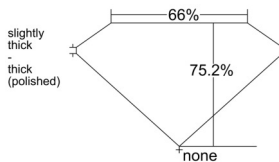

GIA®

FACSIMILE

GIA REPORT

7516589449

Verify this report at GIA.edu

GIA NATURAL DIAMOND DOSSIER®

March 10, 2025

GIA Report Number 7516589449

Shape and Cutting Style ..... Square Modified Brilliant

Measurements ..... 4.81 x 4.75 x 3.57 mm

GRADING RESULTS

Carat Weight ..... 0.70 carat

Color Grade L

Clarity Grade SI1

ADDITIONAL GRADING INFORMATION

Polish ..... Excellent

Symmetry ..... Excellent

Fluorescence ..... Faint

Clarity Characteristics ..... Crystal

Inspection(s): GIA 7516589449

PROPORTIONS

Profile not to actual proportions

GRADING SCALES

GIA COLOR SCALE		GIA CLARITY SCALE			
COLORLESS	D	VERY VERY SLIGHTLY INCLUDED	FLAWLESS		
	E		INTERNALLY FLAWLESS		
	F		VVS₁		
	NEAR COLORLESS	G	VERY SLIGHTLY INCLUDED	VVS₂	
		H		VS₁	
		FAINT	I	SLIGHTLY INCLUDED	VS₂
			J		SI₁
	LIGHT		K	INCLUDED	SI₂
			L		I₁
		M	I₂		
N		I₃			
O					
P					
Q					
R					
S					
T					
U					
V					
W					
X					
Y					
Z