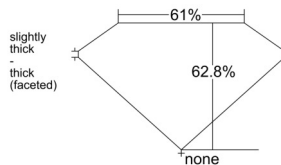

GIA®

FACSIMILE

GIA REPORT

7516356385

Verify this report at GIA.edu

GIA NATURAL DIAMOND DOSSIER®

February 05, 2025

GIA Report Number 7516356385

Shape and Cutting Style ..... Oval Brilliant

Measurements ..... 6.24 x 4.46 x 2.80 mm

GRADING RESULTS

Carat Weight ..... 0.50 carat

Color Grade ..... E

Clarity Grade VS1

ADDITIONAL GRADING INFORMATION

Polish ..... Excellent

Symmetry ..... Excellent

Fluorescence ..... Faint

Clarity Characteristics..... Crystal, Cloud, Feather, Pinpoint

Inscription(s): GIA 7516356385

PROPORTIONS

Profile not to actual proportions

GRADING SCALES

GIA COLOR SCALE		GIA CLARITY SCALE			
COLORLESS	D	VERY VERY SLIGHTLY INCLUDED	FLAWLESS		
	E		INTERNALLY FLAWLESS		
	F	VERY SLIGHTLY INCLUDED	VS₁		
	G		VS₂		
	H		VS₁		
	NEAR COLORLESS	I	SLIGHTLY INCLUDED	SI₁	
		J		SI₂	
		FAINT	K	INCLUDED	I₁
			L		I₂
			M		I₃
VERT LIGHT	N				
	O				
	P				
	Q				
	R				
LIGHT	S				
	T				
	U				
	V				
	W				
	X				
	Y				
	Z