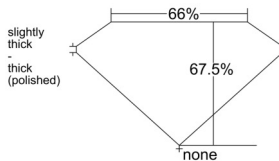

GIA®

FACSIMILE

GIA REPORT 7513779545

Verify this report at GIA.edu

GIA NATURAL DIAMOND DOSSIER®

April 01, 2025
GIA Report Number 7513779545
Shape and Cutting Style ..... Emerald Cut
Measurements ..... 5.23 x 3.86 x 2.60 mm

GRADING RESULTS

Carat Weight ..... 0.51 carat
Color Grade ..... G
Clarity Grade VS2

ADDITIONAL GRADING INFORMATION

Polish ..... Very Good
Symmetry ..... Very Good
Fluorescence ..... Faint
Clarity Characteristics ..... Crystal
Inscription(s): GIA 7513779545

PROPORTIONS

Profile not to actual proportions

GRADING SCALES

GIA COLOR SCALE		GIA CLARITY SCALE	
COLORLESS	D	VERY VERY SLIGHTLY INCLUDED	FLAWLESS
	E		INTERNALLY FLAWLESS
	F		VVS₁
	G		VVS₂
	H		VS₁
	I		VS₂
	J		SI₁
	K		SI₂
	L		I₁
	M		I₂
NEAR COLORLESS	N	SLIGHTLY INCLUDED	I₃
	O		
	P		
	Q		
FAINT	R	INCLUDED	
	S		
	T		
	U		
VERY LIGHT	V		
	W		
	X		
	Y		
LIGHT	Z