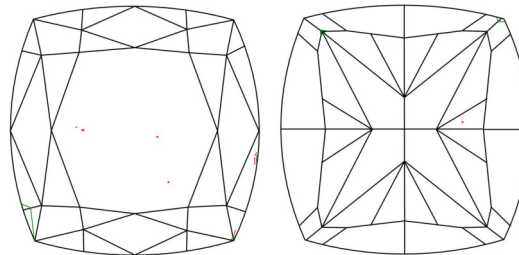

Carat Weight ..... 1.00 carat  
 Color Grade ..... Fancy Light Yellow  
 Color Origin ..... Natural  
 Color Distribution ..... Even  
 Clarity Grade ..... VS1  
 Proportions:

Profile not to actual proportions

GIA COLORED DIAMOND SCALE

Illustration of GIA fancy color grade interrelationships

GIA CLARITY SCALE

FLAWLESS
INTERNALLY FLAWLESS
VVS <sub>1</sub>
VVS <sub>2</sub>
VS <sub>1</sub>
VS <sub>2</sub>
SI <sub>1</sub>
SI <sub>2</sub>
I <sub>1</sub>
I <sub>2</sub>
I <sub>3</sub>

CLARITY CHARACTERISTICS

KEY TO SYMBOLS\*

- Crystal
- ◡ Indented Natural
- ~ Feather
- ∖ Needle
- Pinpoint
- △ Natural

\* Red symbols denote internal characteristics (inclusions). Green or black symbols denote external characteristics (blemishes). Diagram is an approximate representation of the diamond, and symbols shown indicate type, position, and approximate size of clarity characteristics. All clarity characteristics may not be shown. Details of finish are not shown.