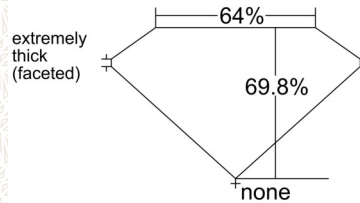

GIA NATURAL COLORED DIAMOND REPORT

March 11, 2025  
 Report Type ..... Grading Report  
 GIA Report Number ..... 7513571470  
 Shape and Cutting Style ..... Cushion Modified Brilliant  
 Measurements ..... 5.37 x 5.29 x 3.69 mm

Carat Weight ..... 1.00 carat  
 Color Grade ..... Fancy Light Yellow  
 Color Origin ..... Natural  
 Color Distribution ..... Even  
 Clarity Grade ..... VS1  
 Proportions:

Profile not to actual proportions

CLARITY CHARACTERISTICS

KEY TO SYMBOLS\*

- Crystal
- ◡ Indented Natural
- ~ Feather
- ∖ Needle
- Pinpoint
- △ Natural

\* Red symbols denote internal characteristics (inclusions). Green or black symbols denote external characteristics (blemishes). Diagram is an approximate representation of the diamond, and symbols shown indicate type, position, and approximate size of clarity characteristics. All clarity characteristics may not be shown. Details of finish are not shown.