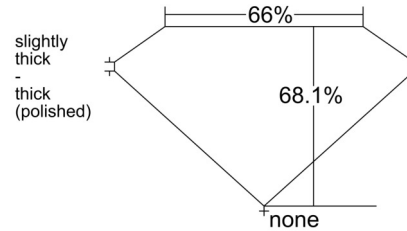

PROPORTIONS

Profile not to actual proportions