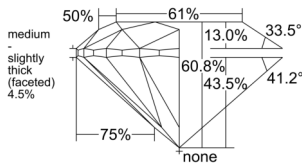

GIA®

FACSIMILE

GIA REPORT 7511985790

Verify this report at GIA.edu

GIA NATURAL DIAMOND DOSSIER®

April 25, 2025
GIA Report Number 7511985790
Shape and Cutting Style ..... Round Brilliant
Measurements ..... 4.37 - 4.40 x 2.67 mm

GRADING RESULTS

Carat Weight ..... 0.32 carat
Color Grade ..... G
Clarity Grade S11
Cut Grade ..... Excellent

ADDITIONAL GRADING INFORMATION

Polish ..... Excellent
Symmetry ..... Excellent
Fluorescence ..... Faint
Clarity Characteristics..... Cloud, Crystal, Feather
Inscription(s): GIA 7511985790

PROPORTIONS

Profile to actual proportions