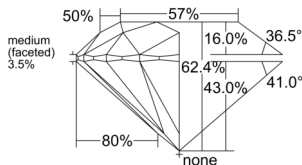

GIA®

FACSIMILE

GIA REPORT

7511865151

Verify this report at GIA.edu

GIA NATURAL DIAMOND DOSSIER®

April 11, 2025
GIA Report Number **7511865151**
Shape and Cutting Style ..... **Round Brilliant**
Measurements ..... **4.82 - 4.85 x 3.02 mm**

GRADING RESULTS

Carat Weight ..... **0.43 carat**
Color Grade ..... **E**
Clarity Grade **VVS1**
Cut Grade ..... **Excellent**

ADDITIONAL GRADING INFORMATION

Polish ..... **Excellent**
Symmetry ..... **Excellent**
Fluorescence ..... **Strong Blue**
Clarity Characteristics ..... **Pinpoint**
Inscription(s): **GIA 7511865151**

PROPORTIONS

Profile to actual proportions