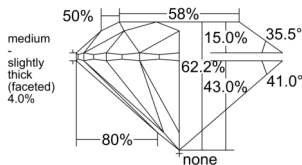

GIA®

FACSIMILE

GIA REPORT 7511787215

Verify this report at GIA.edu

GIA NATURAL DIAMOND DOSSIER®

April 02, 2025
GIA Report Number 7511787215
Shape and Cutting Style ..... Round Brilliant
Measurements ..... 5.29 - 5.30 x 3.29 mm

GRADING RESULTS

Carat Weight ..... 0.57 carat
Color Grade I
Clarity Grade VS2
Cut Grade ..... Excellent

ADDITIONAL GRADING INFORMATION

Polish ..... Excellent
Symmetry ..... Excellent
Fluorescence ..... None
Clarity Characteristics ..... Crystal
Inscription(s): GIA 7511787215

PROPORTIONS

GRADING SCALES

GIA COLOR SCALE

COLORESS	D
	E
	F
	G
	H
	I
	J
NEAR COLORESS	K
	L
FAIN	M
	N
	O
	P
VERY LIGHT	Q
	R
	S
	T
	U
	V
	W
	X
	Y
LIGHT	Z

GIA CLARITY SCALE

FLAWLESS	VERY VERY SLIGHTLY INCLUDED	VS₁	VS₂	SL₁	SL₂	I₁	I₂	I₃			
									VERY SLIGHTLY INCLUDED	SLIGHTLY INCLUDED	INCLUDED

GIA CUT SCALE

EXCELLENT
VERY GOOD
GOOD
FAIR
POOR