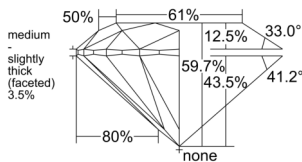

GIA®

FACSIMILE

GIA REPORT 7511560976

Verify this report at GIA.edu

GIA NATURAL DIAMOND DOSSIER®

March 05, 2025
GIA Report Number 7511560976
Shape and Cutting Style ..... Round Brilliant
Measurements ..... 3.74 - 3.77 x 2.24 mm

GRADING RESULTS

Carat Weight ..... 0.19 carat
Color Grade ..... D
Clarity Grade VVS1
Cut Grade ..... Excellent

ADDITIONAL GRADING INFORMATION

Polish ..... Excellent
Symmetry ..... Excellent
Fluorescence ..... Faint
Clarity Characteristics ..... Pinpoint
Inscription(s): GIA 7511560976

PROPORTIONS

Profile to actual proportions

GRADING SCALES

GIA COLOR SCALE	GIA CLARITY SCALE	GIA CUT SCALE	
D	FLAWLESS	EXCELLENT	
E	INTERNALLY FLAWLESS		
F		VVS₁	VERY GOOD
G	VVS₂		
H	VS₁	GOOD	
I	VS₂		
J	SI₁	FAIR	
K	SI₂		
L	I₁	POOR	
M	I₂		
N	I₃		
O			
P			
Q			
R			
S			
T			
U			
V			
W			
X			
Y			
Z