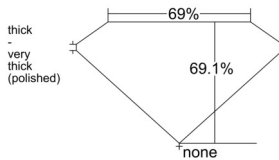

GIA®

FACSIMILE

GIA REPORT 7511395584

Verify this report at GIA.edu

GIA NATURAL DIAMOND DOSSIER®

February 11, 2025
GIA Report Number 7511395584
Shape and Cutting Style ..... Emerald Cut
Measurements ..... 4.36 x 3.17 x 2.19 mm

GRADING RESULTS

Carat Weight ..... 0.30 carat
Color Grade ..... F
Clarity Grade VS1

ADDITIONAL GRADING INFORMATION

Polish ..... Excellent
Symmetry ..... Very Good
Fluorescence ..... None
Clarity Characteristics ..... Crystal, Cloud
Inscription(s): GIA 7511395584

PROPORTIONS

Profile not to actual proportions

GRADING SCALES

GIA COLOR SCALE		GIA CLARITY SCALE			
COLORLESS	D	NEAR COLORLESS	FLAWLESS		
	E		INTERNALLY FLAWLESS		
	F		VERY VERY SLIGHTLY INCLUDED	VVS₁	
	G			VVS₂	
	H		VERY SLIGHTLY INCLUDED	VS₁	
	I			VS₂	
	J			SLIGHTLY INCLUDED	SI₁
	K		SI₂		
	FAINT		L	VERY LIGHT	I₁
			M		
N		INCLUDED	I₂		
O					
P			I₃		
Q		LIGHT			
R					
S					
T					
U					
V					
W					
X					
Y					
Z